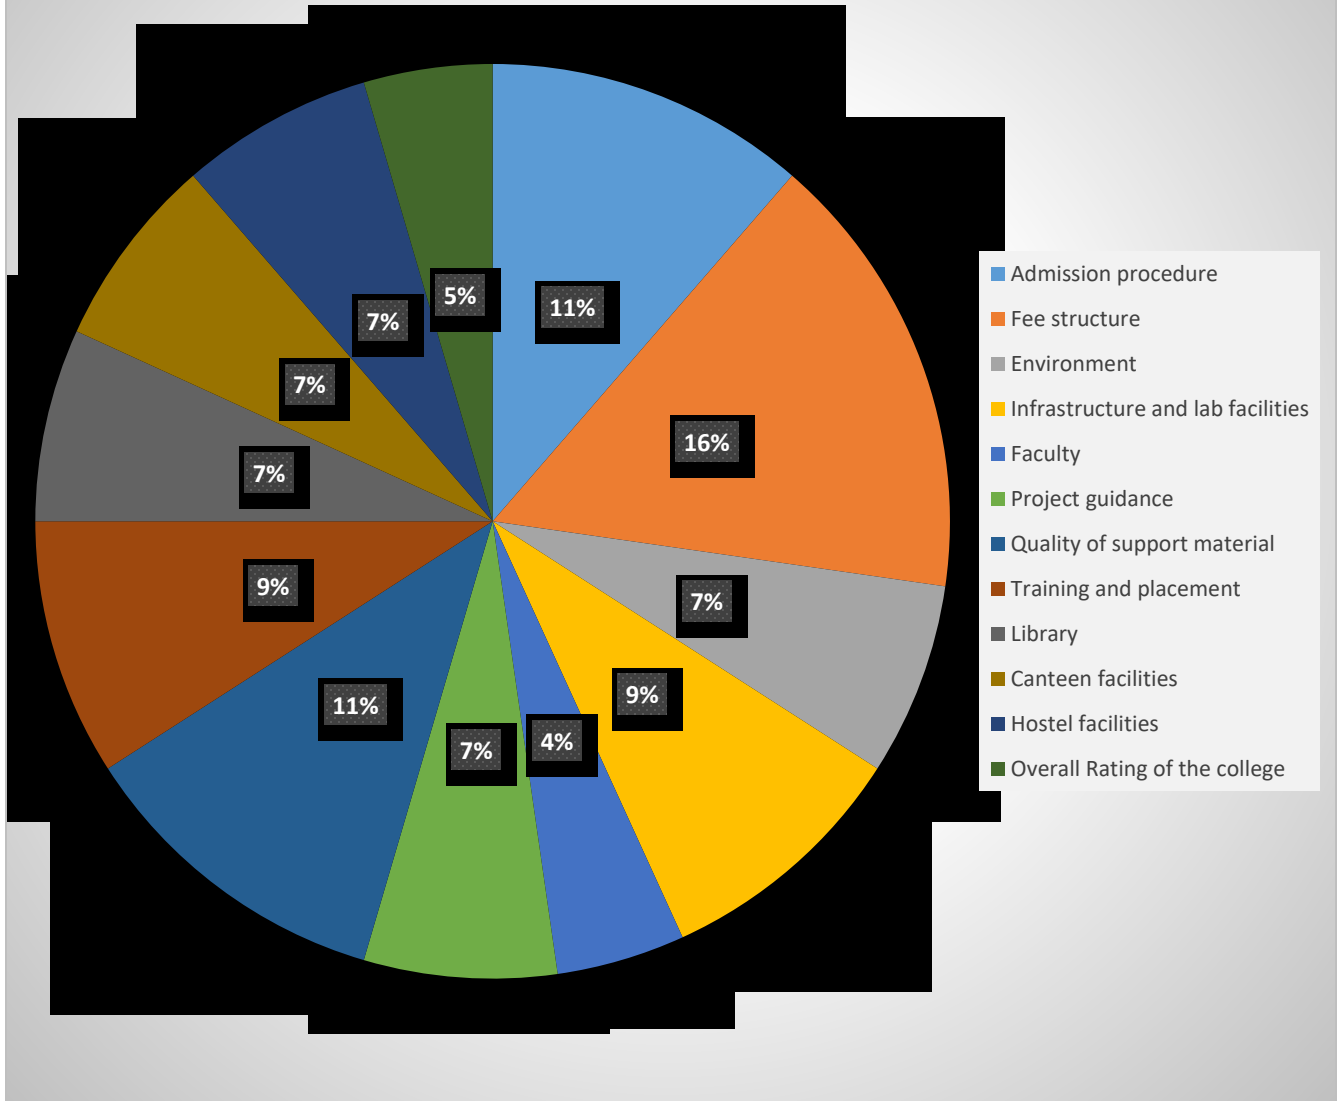

ST. WILFRED'S COLLEGE OF ARTS, COMMERCE & SCIENCE

(Affiliated to Mumbai University)

Opp. Ayush Resort, Near Shedung Toll Plaza, Old Mumbai-Pune Highway, Panvel, Navi Mumbai-410206
Ph. No. +91-8655678500, 9699625148 • College Code 1033 • E-mail: stwilfred.acs@gmail.com • website : www.stwilfreds.org

Chart Title

Anissha
PRINCIPAL
St. Wilfred's College of
Arts, Commerce & Science

Where the mind is without fear! where the head is held high!