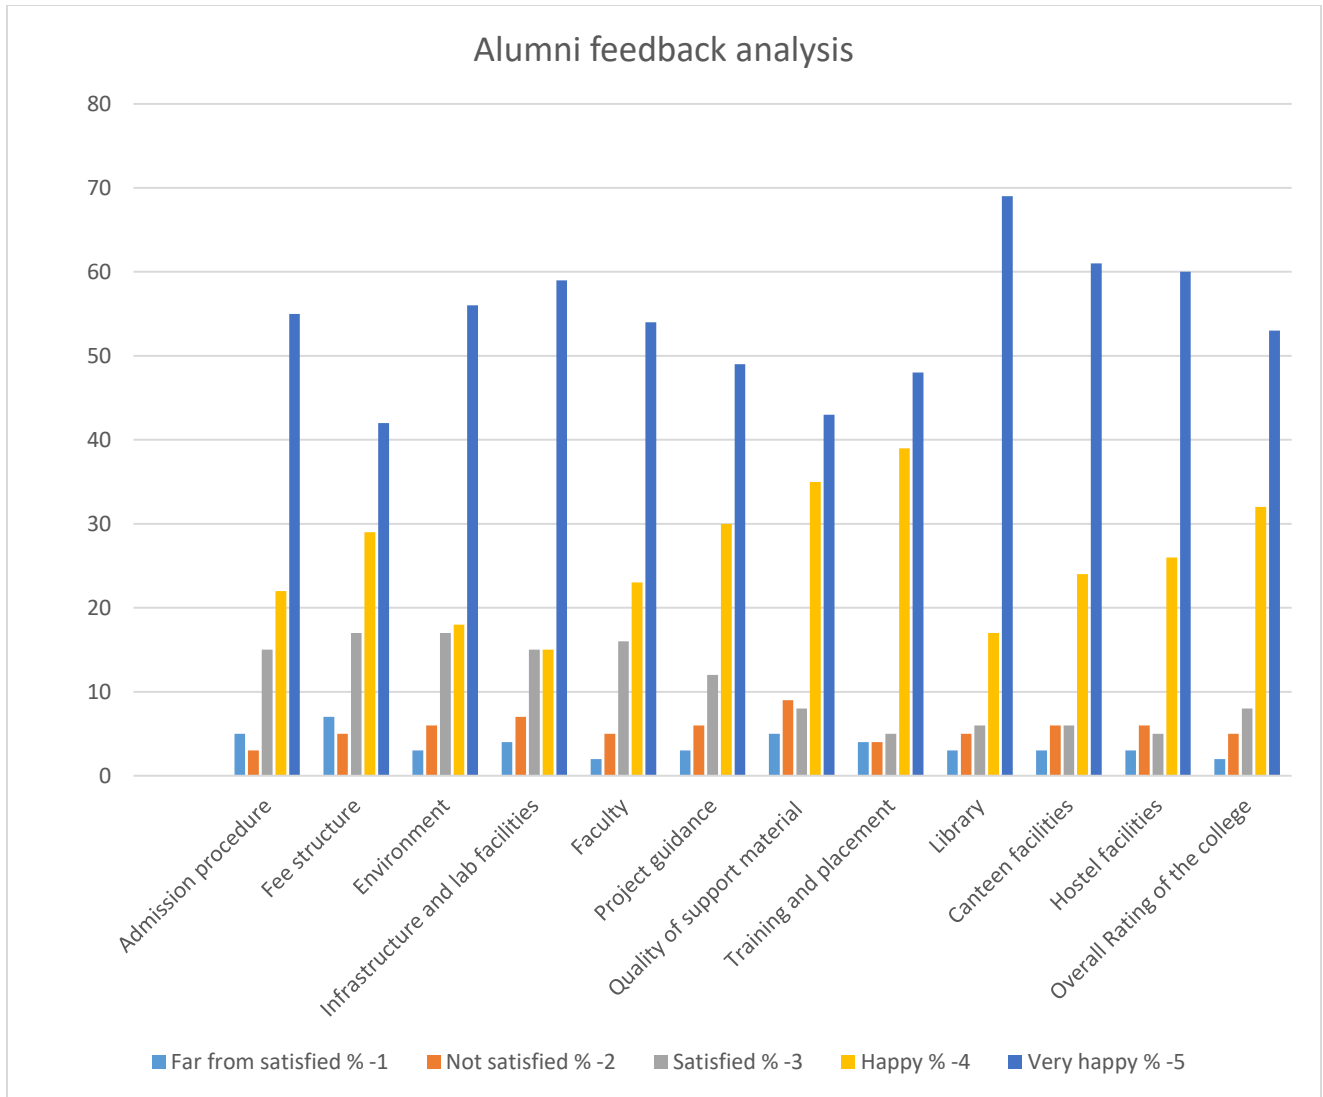

ST. WILFRED'S COLLEGE OF ARTS, COMMERCE & SCIENCE

(Affiliated to Mumbai University)

Opp. Ayush Resort, Near Shedung Toll Plaza, Old Mumbai-Pune Highway, Panvel, Navi Mumbai-410206
Ph. No. +91-8655678500, 9699625148 • College Code 1033 • E-mail: stwilfred.acs@gmail.com • website : www.stwilfreds.org

Anissha
PRINCIPAL
St. Wilfred's College of
Arts, Commerce & Science

Where the mind is without fear! where the head is held high!